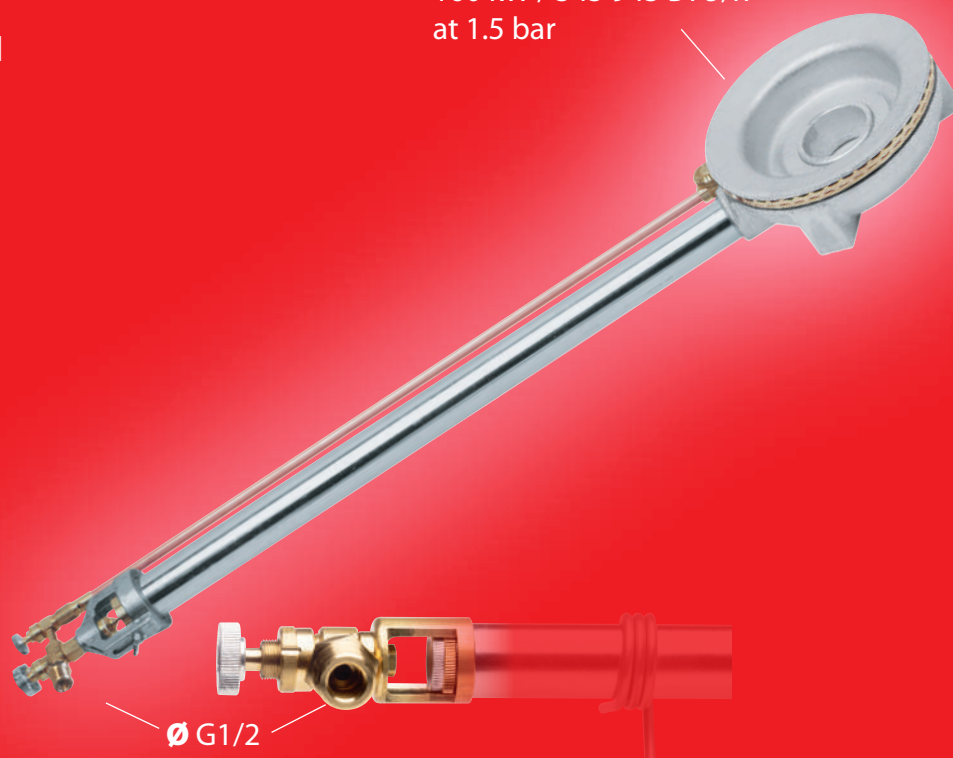

Burner

CAT. NO. 624R

For boilers

SUPPLIED WITH

1 union to connect
to kit 629
Cat. No. 41435

COMPATIBLE ACCESSORIES

Connection kit
Cat. No. 629

Power

160 kW / 545 943 BTU/h
at 1.5 bar