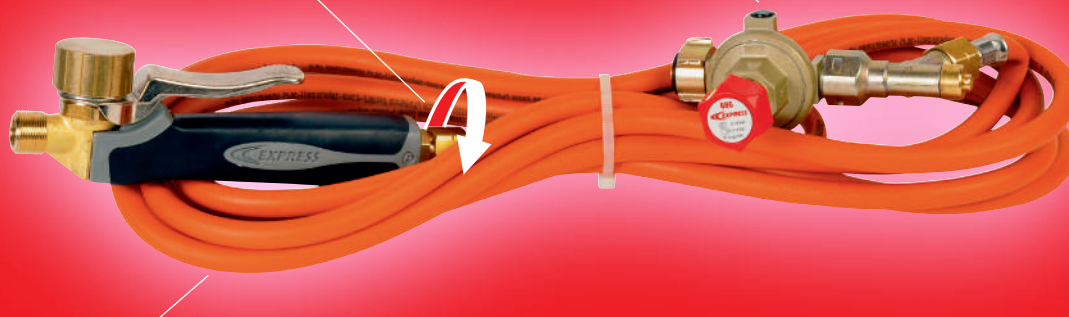

Sheet metal roofing set

CAT. NO. 6066

Comfortable bi-material handle with trigger

SET RANGE

6015

6025

6066

Handle with swivel connector to avoid tangling the hose

Variable regulator
2 to 4 bar / 29 to 58 psi

Rubber hose:

Ø 6.3 mm / 0.25 in

4.75 m / 15.58 ft

designed according to standard NF EN ISO 3821

3/8" left-hand-thread crimped connectors

Cat. No.	Product title	Nbr. units	EAN
6066	Sheet metal roofing set	1	3189640060661